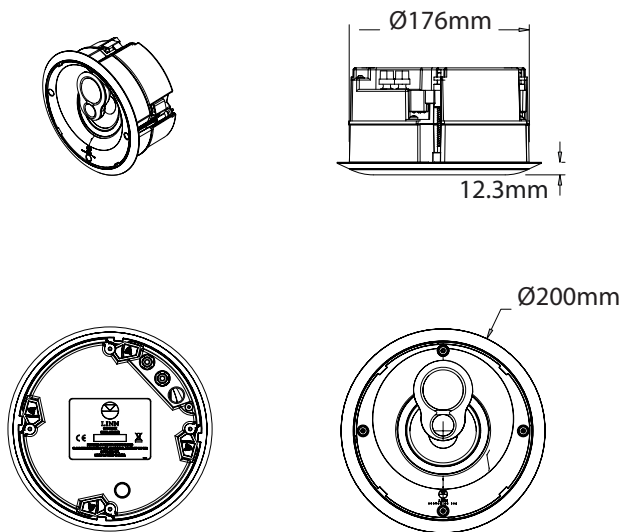

LINN CUSTOM 2K SERIES

TECHNICAL SPECIFICATION

Custom Installation Loudspeakers

104C-R / 104C-S

Launch date	January 2007
Type	3-way loudspeaker with a sealed acoustic enclosure
Frequency response	100 Hz – 20 kHz +/- 3 dB (passive & AKTIV)
Input impedance	6 Ω
Sensitivity	87dB/1W/1m
Wiring options	Single wire, AKTIV¹
Drive units	16 mm soft dome tweeter 30 mm soft dome mid 100 mm screened bass unit
Product Dimensions	104C-R: 200mm (Ø) / 104C-S: 200mm (H) x 200mm (W) 104C-R: 7.9 inches (Ø) / 104C-S: 7.9 inches (H) x 7.9 inches (W)
Cut-out Dimensions	176 mm (Ø), 93 mm (D)
Mounting depth	6.9 inches (Ø), 3.6 (D) inches 93 mm, 3.6 inches
Weight	1.6 kg 3.6 lbs
Fire Rating	UL94V0

104C-R