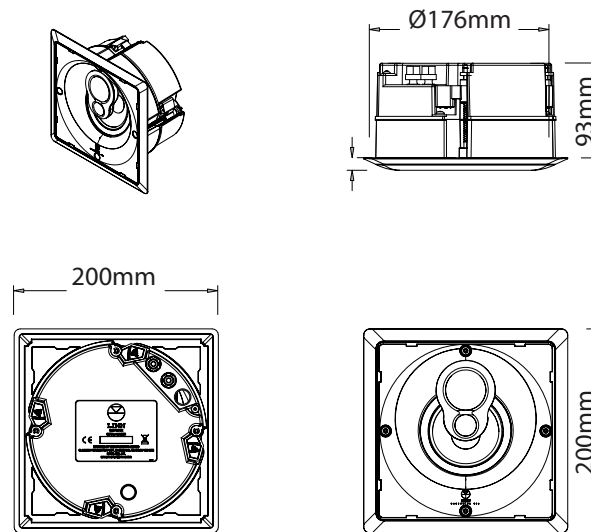

104C-S

AKTIV Cards for Linn Custom 2K

CHAKT38	CHAKRA AKTIV Module for Linn Custom 2K 106C Bass (mono)
CHAKT39	CHAKRA AKTIV Module for Linn Custom 2K 106C Mid (mono)
CHAKT40	CHAKRA AKTIV Module for Linn Custom 2K 106C Treble (mono)
CHAKT41	CHAKRA AKTIV Module for Linn Custom 2K 104C-R & 104C-S Bass (mono)
CHAKT42	CHAKRA AKTIV Module for Linn Custom 2K 104C-R & 104C-S Mid (mono)
CHAKT43	CHAKRA AKTIV Module for Linn Custom 2K 104C-R & 104C-S Treble (mono)