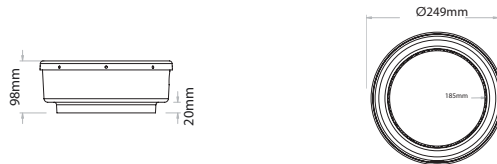

106C SOL BOX (solid wall mounting for use with 106C)

- Dimensions 491 mm (H) x 267 mm (W) x 101 mm (D)
19.3 (H) x 9.8 (W) x 4 (D) inches
- Weight 1.4 kg
3.1 lbs

104C CAV BOX

(cavity wall mounting* for use with 104C-R, 104C-S and DISKREET)

- Dimensions 230 mm (H) x 230 mm (W) x 94 mm (D)
9.1 (H) x 9.1 (W) x 3.7 (D) inches
- Minimum wall thickness 7 mm
0.3 inches
- Weight 0.8 kg
1.8 lbs

104C SOL BOX

(solid wall mounting for use with 104C-R, 104C-S and DISKREET)

- Dimensions 249 (Ø) x 98 mm (D)
9.8 (Ø) x 3.9 (D) inches
- Weight 0.8 kg
1.8 lbs

106C BRACKET

(pre-installation rough-in bracket for use with 106C)

- Dimensions 319 mm (H) x 554 mm (W)
12.6 (H) x 21.8 (W) inches

104C BRACKET

(pre-installation rough-in bracket for use with 104C-R and 104C-S)

- Dimensions 240 mm (H) x 240 mm (W)
9.4 (H) x 9.4 (W) inches

All backboxes and rough-in brackets are manufactured from 2mm (0.1 inches) thick aluminium with the exception of 104C SOL BOX which is made from ABS.
* can be used with Linn part no. MCP 865 (Description: metal strip for mounting in-wall SEKRET)