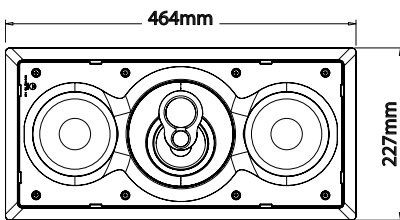

LINN CUSTOM 2K SERIES

TECHNICAL SPECIFICATION

Custom Installation Loudspeakers

106C

Launch date	January 2007
Type	3-way loudspeaker with passive radiator in an infinite baffle with a sealed acoustic enclosure
Frequency response	60 Hz – 20 kHz +/- 3 dB (passive & AKTIV)
Input impedance	4 Ω
Sensitivity	88dB/1W/1m
Wiring options	Single wire, AKTIV¹
Drive units	16 mm soft dome tweeter 30 mm soft dome mid 130 mm screened bass unit 130 mm ABR
Product Dimensions²	227 mm (H) x 464 mm (W)
Cut-out Dimensions²	193 mm (H) x 429 mm (W)
Mounting depth	97 mm 3.8 inches
Weight	4.5 kg 9.9 lbs
Fire Rating	UL94V0

106C

106C front

¹ AKTIV cards and conversion kit available to order separately

² For mounting the product in landscape orientation