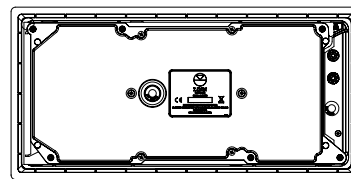

106C rear

¹ AKTIV cards and conversion kit available to order separately

² For mounting the product in landscape orientation