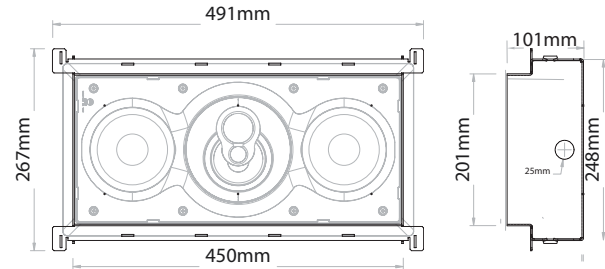

LINN CUSTOM 2K SERIES

TECHNICAL SPECIFICATION

Custom Installation Loudspeakers

Backboxes and Rough-in Brackets

106C CAV BOX (cavity wall mounting* for use with 106C)

- Dimensions 477 mm (H) x 248 mm (W) x 91 mm (D)
18.8 (H) x 9.8 (W) x 3.6 (D) inches
- Minimum wall thickness 8 mm
0.3 inches
- Weight 1.4 kg
3.1 lbs

106C SOL BOX (solid wall mounting for use with 106C)

- Dimensions 491 mm (H) x 267 mm (W) x 101 mm (D)
19.3 (H) x 9.8 (W) x 4 (D) inches
- Weight 1.4 kg
3.1 lbs

104C CAV BOX

(cavity wall mounting* for use with 104C-R, 104C-S and DISKREET)

- Dimensions 230 mm (H) x 230 mm (W) x 94 mm (D)
9.1 (H) x 9.1 (W) x 3.7 (D) inches
- Minimum wall thickness 7 mm
0.3 inches
- Weight 0.8 kg
1.8 lbs

104C SOL BOX

(solid wall mounting for use with 104C-R, 104C-S and DISKREET)

- Dimensions 249 (Ø) x 98 mm (D)
9.8 (Ø) x 3.9 (D) inches
- Weight 0.8 kg
1.8 lbs

106C BRACKET

(pre-installation rough-in bracket for use with 106C)

- Dimensions 319 mm (H) x 554 mm (W)
12.6 (H) x 21.8 (W) inches