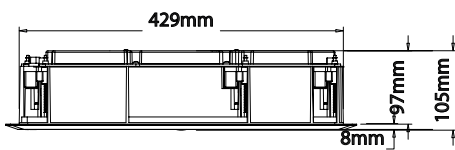

LINN CUSTOM 2K SERIES

TECHNICAL SPECIFICATION

Custom Installation Loudspeakers

106C

Launch date	January 2007
Type	3-way loudspeaker with passive radiator in an infinite baffle with a sealed acoustic enclosure
Frequency response	60 Hz – 20 kHz +/- 3 dB (passive & AKTIV)
Input impedance	4 Ω
Sensitivity	88dB/1W/1m
Wiring options	Single wire, AKTIV¹
Drive units	16 mm soft dome tweeter 30 mm soft dome mid 130 mm screened bass unit 130 mm ABR
Product Dimensions²	227 mm (H) x 464 mm (W)
Cut-out Dimensions²	193 mm (H) x 429 mm (W)
Mounting depth	97 mm 3.8 inches
Weight	4.5 kg 9.9 lbs
Fire Rating	UL94V0

106C

106C excluding grille