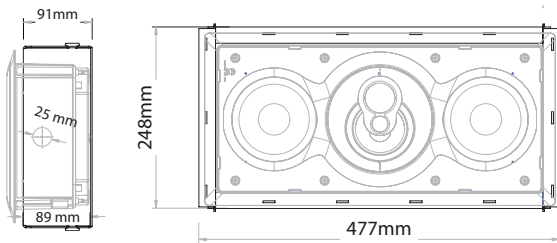

LINN CUSTOM 2K SERIES

TECHNICAL SPECIFICATION

Custom Installation Loudspeakers

Backboxes and Rough-in Brackets

106C CAV BOX (cavity wall mounting* for use with 106C)

- Dimensions 477 mm (H) x 248 mm (W) x 91 mm (D)
18.8 (H) x 9.8 (W) x 3.6 (D) inches
- Minimum wall thickness 8 mm
0.3 inches
- Weight 1.4 kg
3.1 lbs

106C SOL BOX (solid wall mounting for use with 106C)

- Dimensions 491 mm (H) x 267 mm (W) x 101 mm (D)
19.3 (H) x 9.8 (W) x 4 (D) inches
- Weight 1.4 kg
3.1 lbs

104C CAV BOX

(cavity wall mounting* for use with 104C-R, 104C-S and DISKREET)

- Dimensions 230 mm (H) x 230 mm (W) x 94 mm (D)
9.1 (H) x 9.1 (W) x 3.7 (D) inches
- Minimum wall thickness 7 mm
0.3 inches
- Weight 0.8 kg
1.8 lbs

104C SOL BOX

(solid wall mounting for use with 104C-R, 104C-S and DISKREET)

- Dimensions 249 (Ø) x 98 mm (D)
9.8 (Ø) x 3.9 (D) inches
- Weight 0.8 kg
1.8 lbs

106C BRACKET

(pre-installation rough-in bracket for use with 106C)

- Dimensions 319 mm (H) x 554 mm (W)
12.6 (H) x 21.8 (W) inches