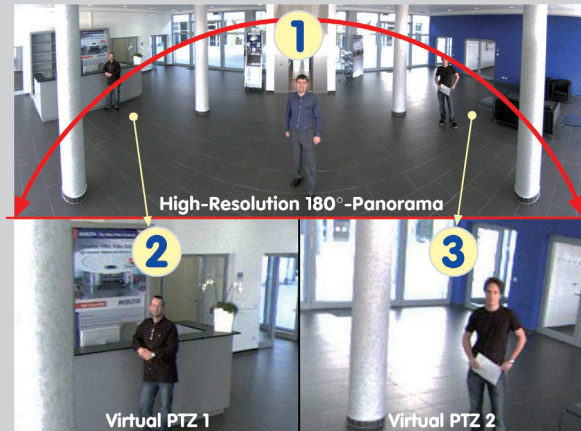

Virtual PTZ. Discreet Total Overview.

Pan. Tilt. Zoom. Ceiling mounted. 360° overview. Discreet. The difference? Nothing is lost. The complete overview is recorded. Independent of live image. Detailed research through playback. More than just one camera. The advantage? Nothing moves. Nothing can wear out. Flexible display. Single-PTZ. Quad-PTZ. Panorama. And even combined.