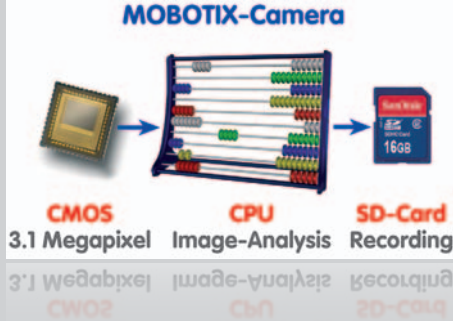

## Hemispheric Optics. The Overview.

The lens? Tested. In nature. Over millions of years. The Fisheye. Specifically? Complete overview. Over 180°. No dead spots. Floor to ceiling. Wall as well. In high resolution. Megapixel. Our task? Correct the image for the viewer. To a Panoramic overview. Virtual PTZ for all details. Efficient. MOBOTIX of course.

# The MOBOTIX Solution. Efficient.

Everything takes place in the camera. Decentralized. Not on the PC. MOBOTIX of course. Creating a panorama? Uncompressed raw image. Rich in detail. Only the required image data leaves the camera. Geometric data compression of around 10:1 in camera. MxPEG video compression in camera improves system performance. Additionally dozens of cameras. Fluent streaming. Image is corrected without PC. Efficient of course.