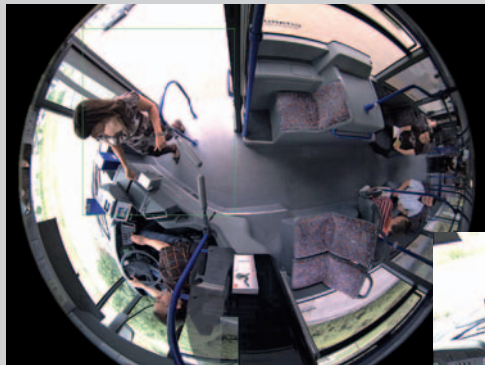

Without Limits. Mobile.

Buses and trains. Overall view recorded. For every eventuality. Live focus view.