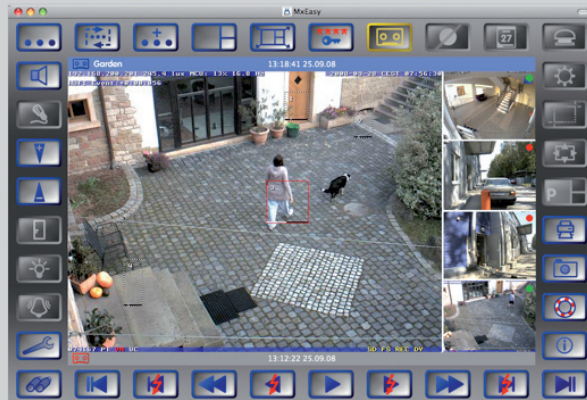

The Installation. Easy.

Several cameras. Quick install. Click of a button. Intuitive. Free of charge.