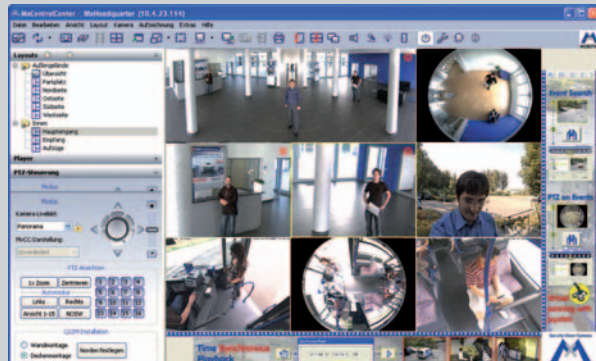

## Virtual PTZ. Discreet Total Overview.

Pan. Tilt. Zoom. Ceiling mounted. 360° overview. Discreet. The difference? Nothing is lost. The complete overview is recorded. Independent of live image. Detailed research through playback. More than just one camera. The advantage? Nothing moves. Nothing can wear out. Flexible display. Single-PTZ. Quad-PTZ. Panorama. And even combined.

## Mounting. Flexible.

System design. All including. Professional installation. MOBOTIX of course. Well thought out. Complete product. Synchronized. Functional. Aesthetically impressive. Mounting kits. Wall. Dropped ceilings. Poles. Protected cabling. Space for cable feeds. Stable fiberglass reinforced PBT. Extremely UV resistant. White even after years. Stainless steel vandalism proof.

# The Installation. Easy.

Several cameras. Quick install. Click of a button. Intuitive. Free of charge.

# Video Central. Professional.

Install cameras. Manage. Configurations exchangeable. Archive. Single cameras and groups. Time synchronized search. Post processing. Image post editing. Lens correction. Extracted image area enlargement. PTZ. Print. Display. Via multiple monitors. Alarm lists. Event export. Multi level layouts. Graphical building plans.