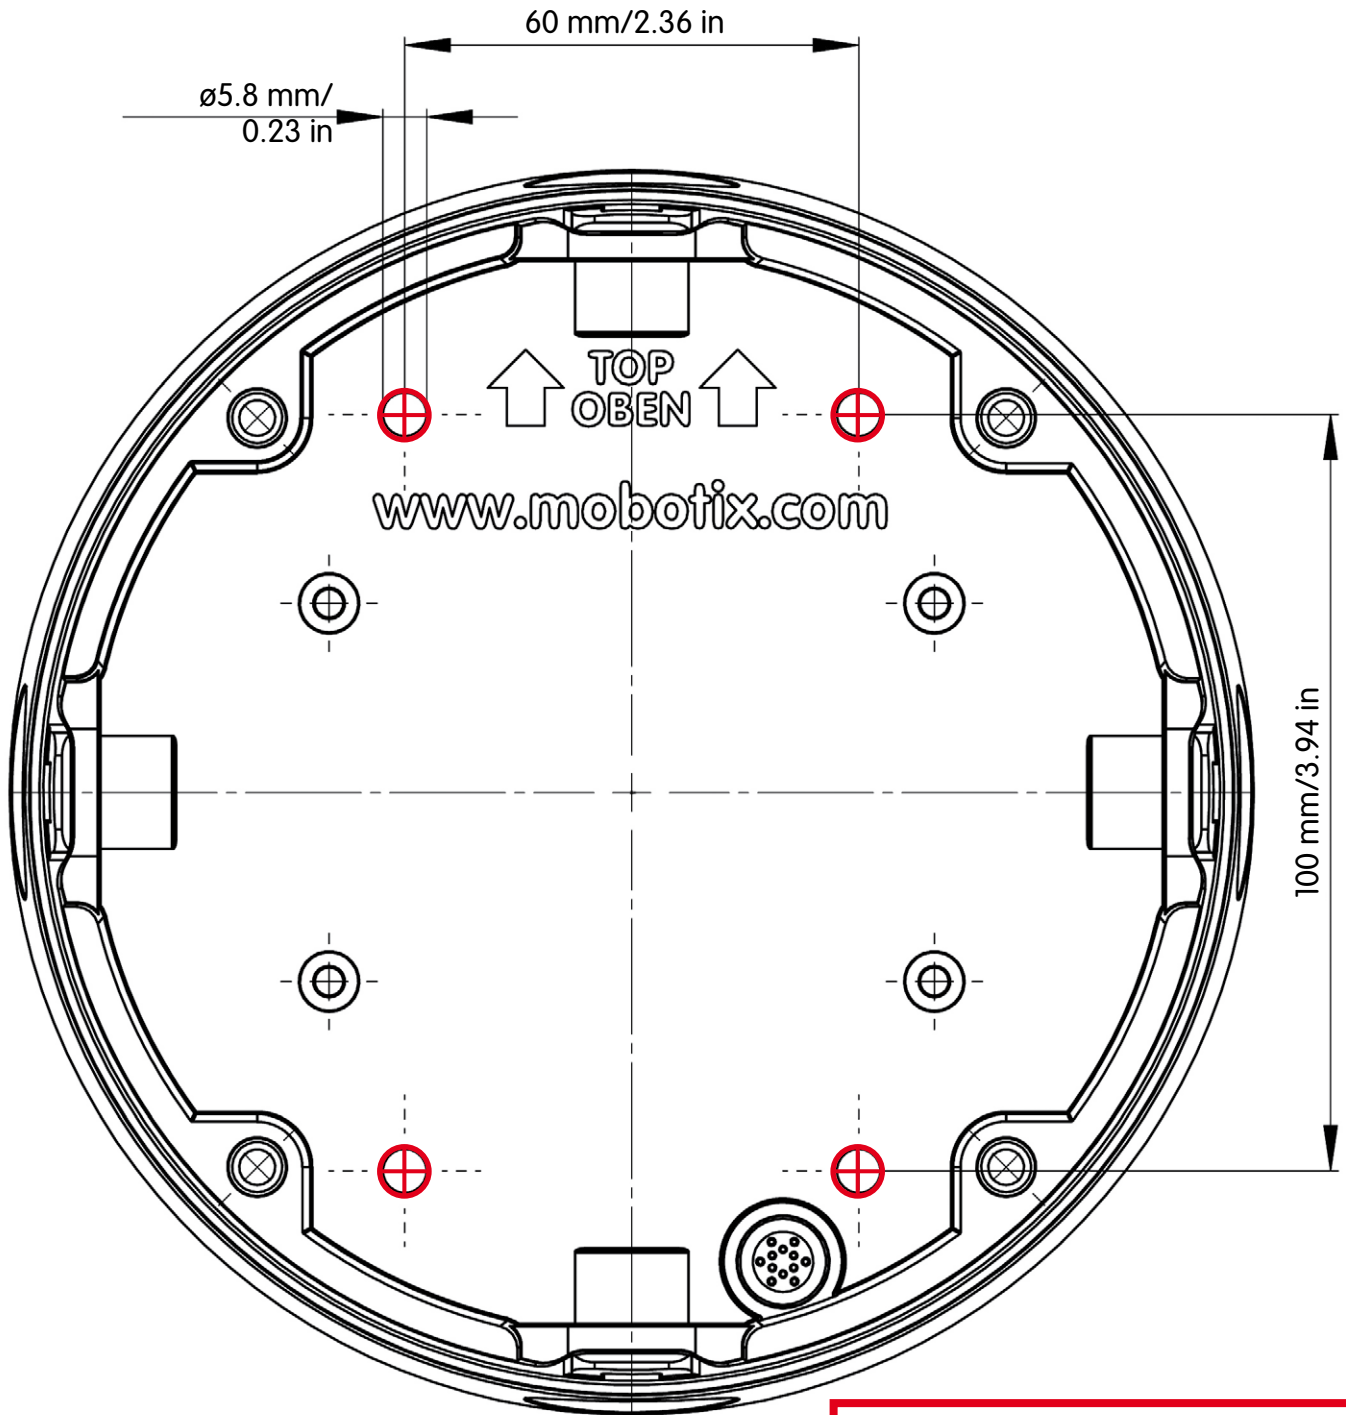

Q25M Hemispheric Drilling Template

IT/SECURE Mounting Ring

Scale 1:1

The HiRes Video Company

Q25M Hemispheric Drilling Template

On-Wall Set

Scale 1:1

The HiRes Video Company

Always copy or print at 100% of original size!

Q25M Hemispheric Drilling Template

In-Ceiling Set

Scale 1:1

The HiRes Video Company

Q25M Hemispheric Drilling Template

Outdoor Wall Mount

Scale 1:1

The HiRes Video Company

Q25M Hemispheric Drilling Template

Pole and Corner Mount

Scale 1:1

The HiRes Video Company

Always copy or
print at 100% of
original size!