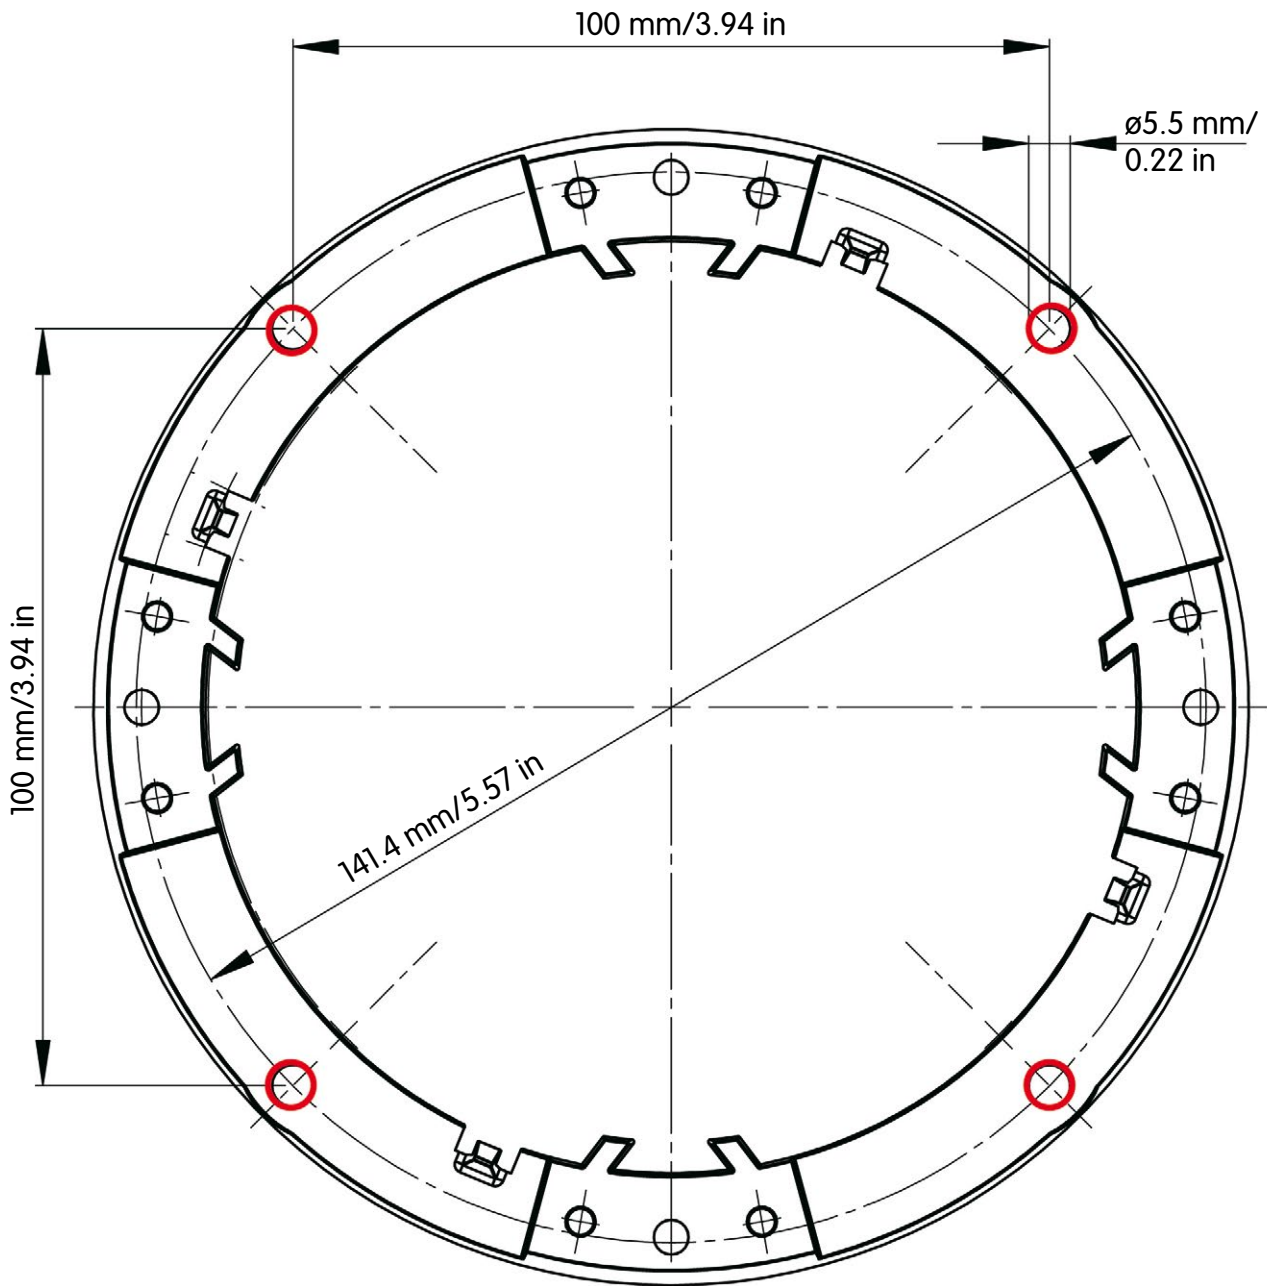

Q25M Hemispheric Drilling Template

IT/SECURE Mounting Ring

Scale 1:1

The HiRes Video Company

Q25M Hemispheric Drilling Template

On-Wall Set

Scale 1:1

The HiRes Video Company

Always copy or print at 100% of original size!

Q25M Hemispheric Drilling Template

In-Ceiling Set

Scale 1:1

The HiRes Video Company

Q25M Hemispheric Drilling Template

Outdoor Wall Mount

Scale 1:1

The HiRes Video Company

Q25M Hemispheric Drilling Template

Pole and Corner Mount

Scale 1:1

The HiRes Video Company

Always copy or
print at 100% of
original size!