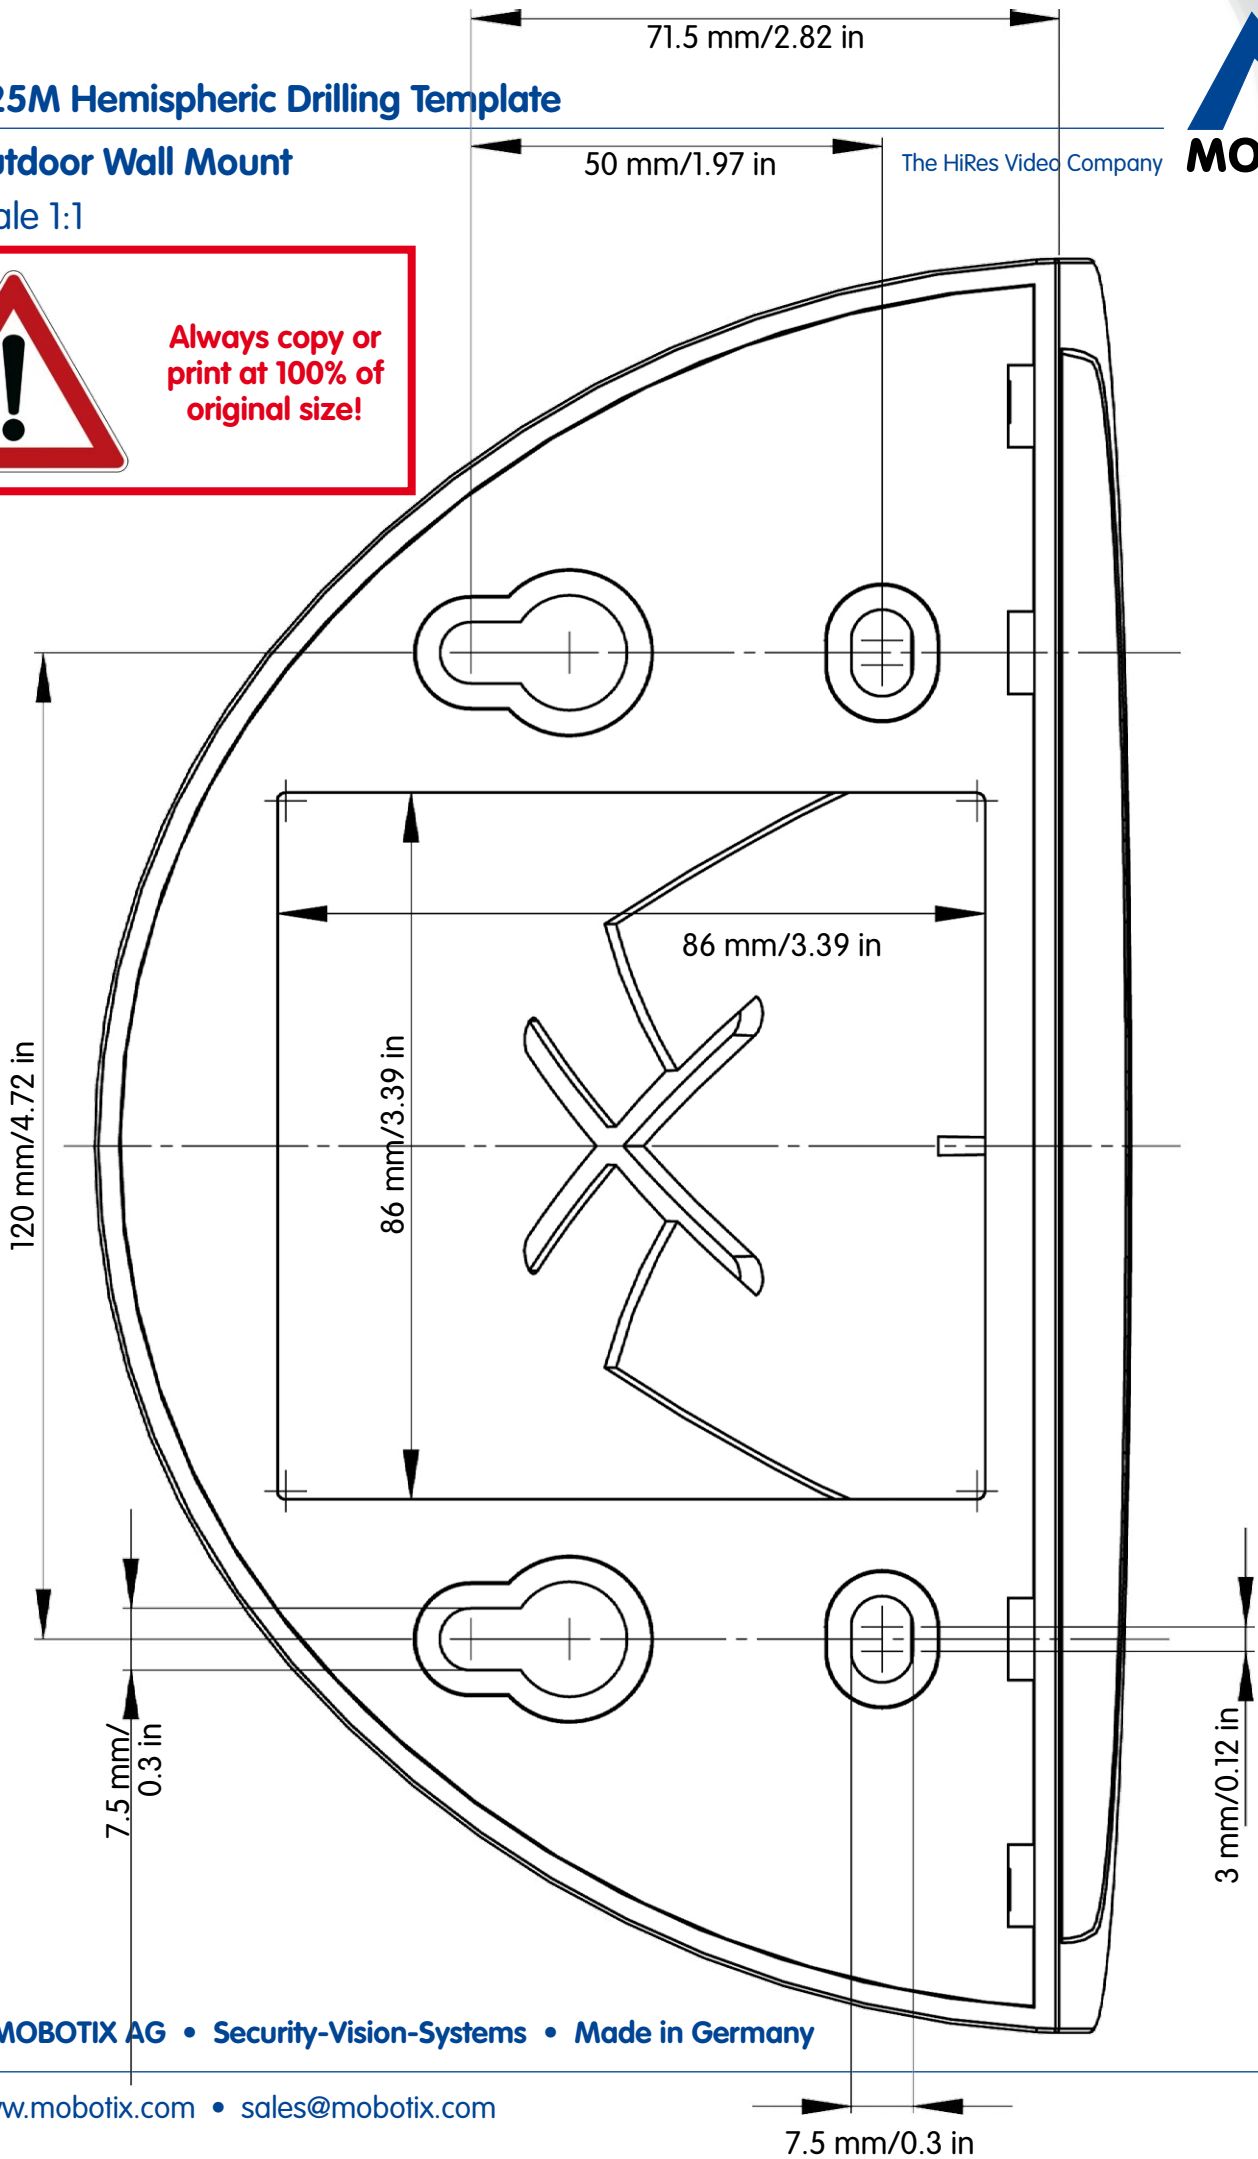

Q25M Hemispheric Drilling Template

IT/SECURE Mounting Ring

Scale 1:1

The HiRes Video Company

Q25M Hemispheric Drilling Template

On-Wall Set

Scale 1:1

The HiRes Video Company

Always copy or print at 100% of original size!

Q25M Hemispheric Drilling Template

In-Ceiling Set

Scale 1:1

The HiRes Video Company

Q25M Hemispheric Drilling Template

Outdoor Wall Mount

Scale 1:1

The HiRes Video Company

Q25M Hemispheric Drilling Template

Pole and Corner Mount

Scale 1:1

The HiRes Video Company

Always copy or
print at 100% of
original size!