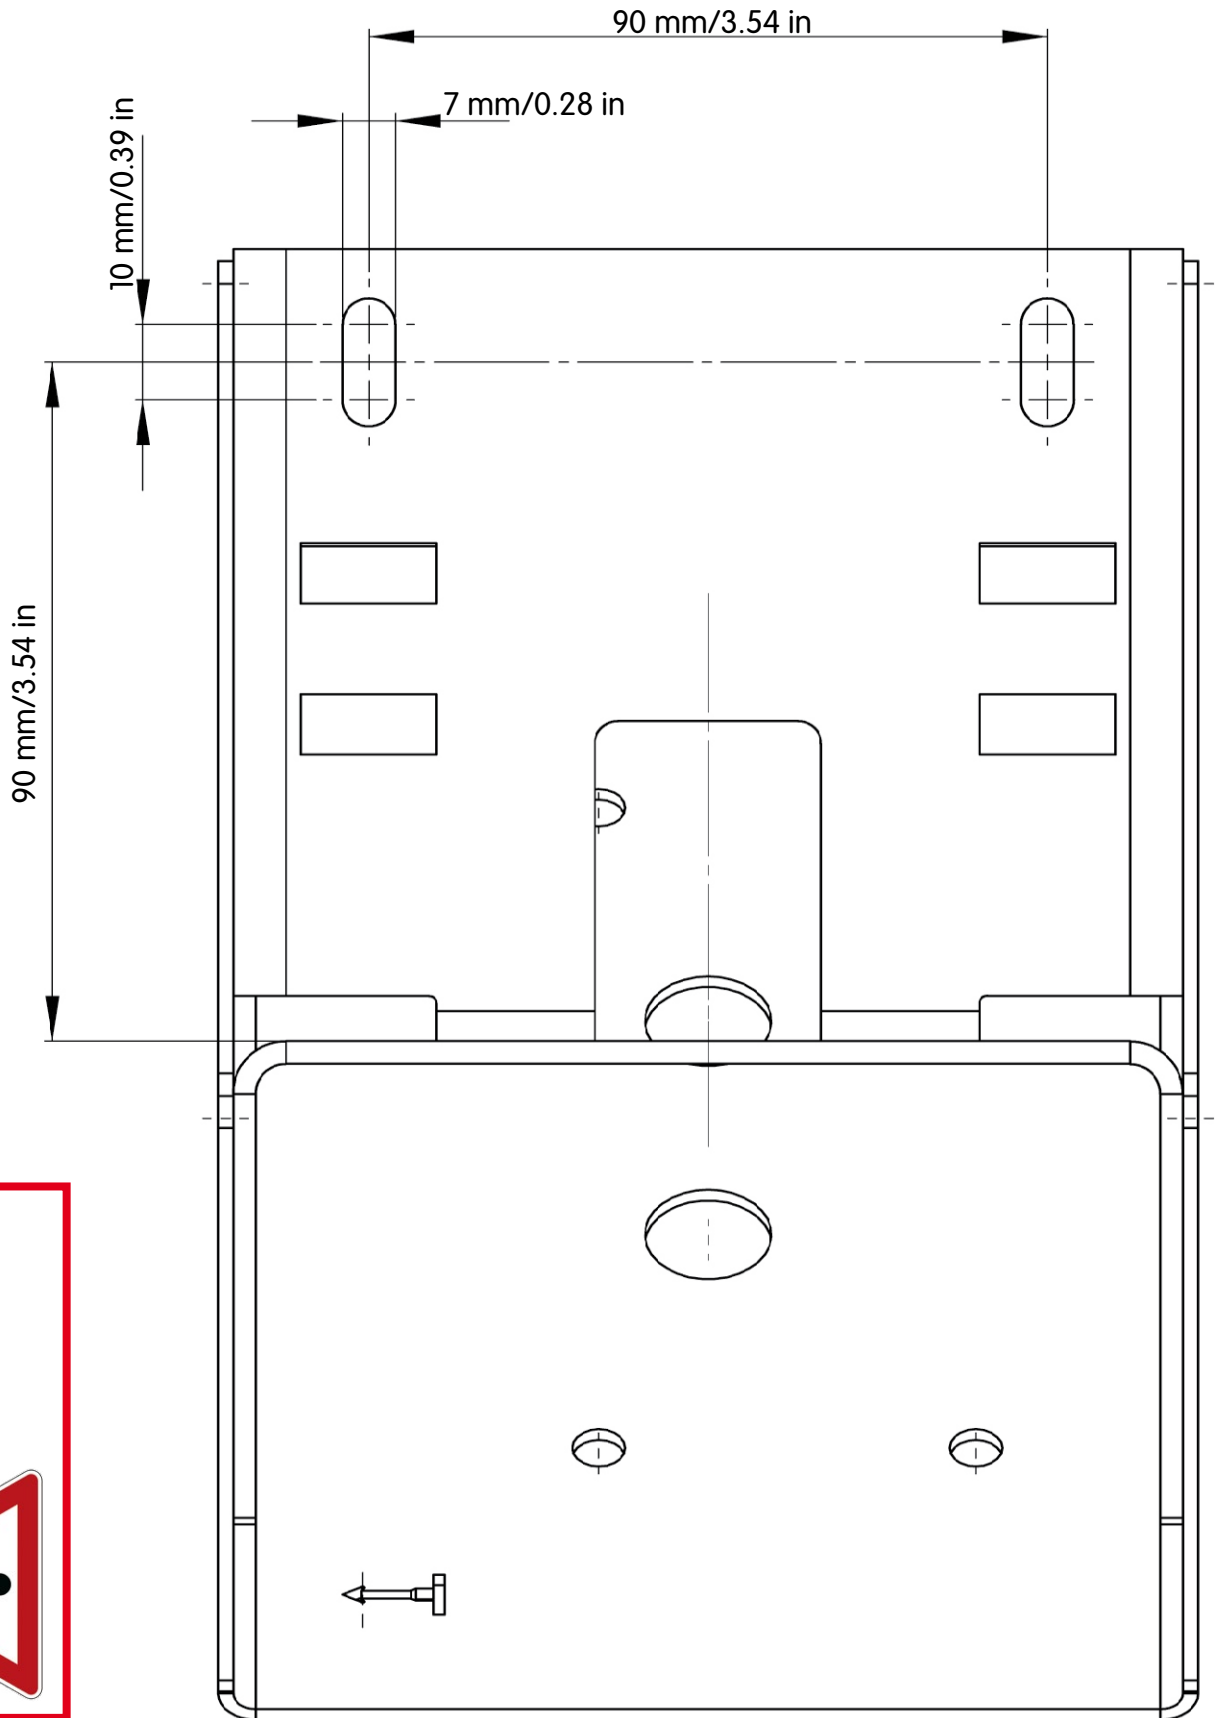

Q25M Hemispheric Drilling Template

IT/SECURE Mounting Ring

Scale 1:1

The HiRes Video Company

Q25M Hemispheric Drilling Template

On-Wall Set

Scale 1:1

The HiRes Video Company

Always copy or print at 100% of original size!

Q25M Hemispheric Drilling Template

In-Ceiling Set

Scale 1:1

The HiRes Video Company

Q25M Hemispheric Drilling Template

Outdoor Wall Mount

Scale 1:1

The HiRes Video Company

Q25M Hemispheric Drilling Template

Pole and Corner Mount

Scale 1:1

The HiRes Video Company

Always copy or
print at 100% of
original size!